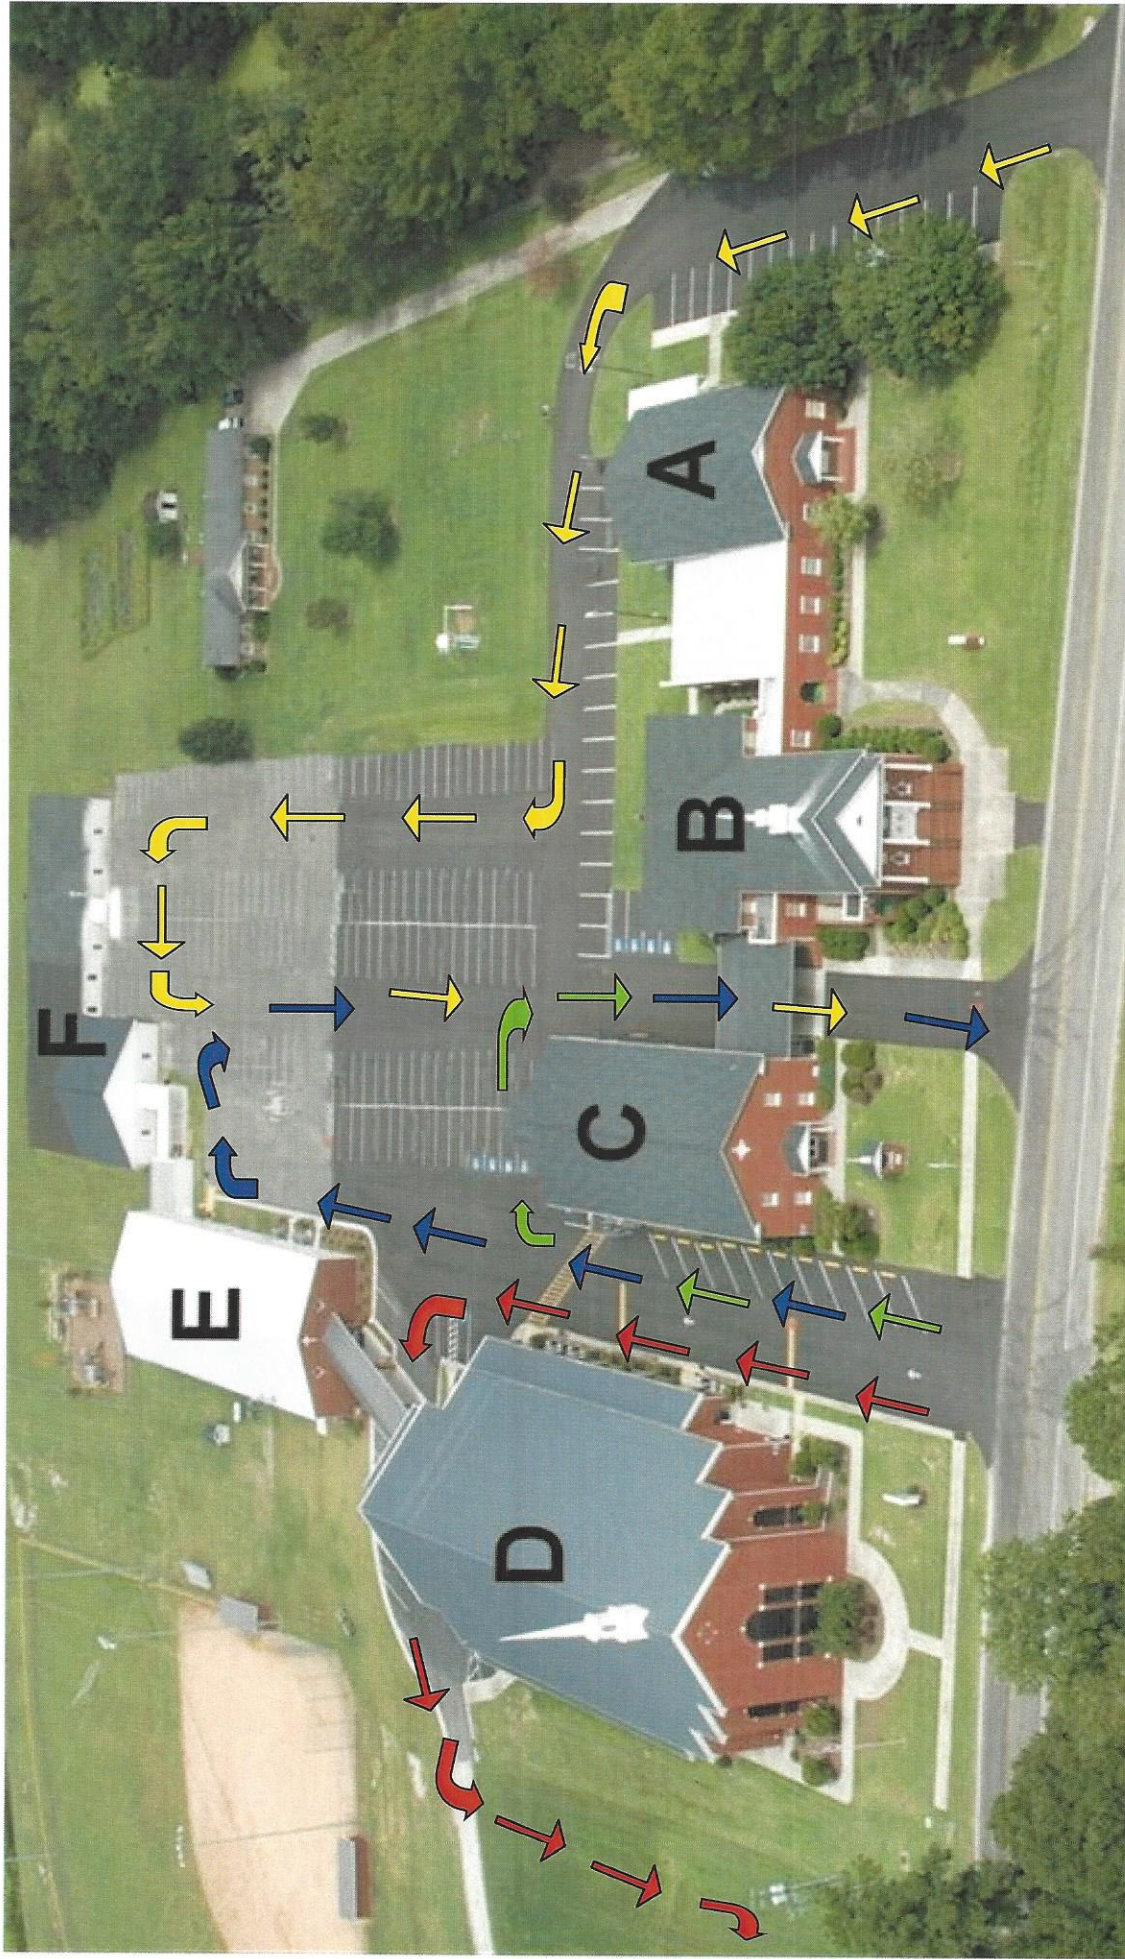

ANTIOCH CHRISTIAN ACADEMY
 TRAFFIC PATTERN
 2020-2021

-  7th, 8th and 9th Grade
Entrance to Gym (Bldg. E)
-  K, 1st, 2nd, 3rd (with 4th, 5th, 6th Grade Siblings)
Entrance to Gym (Bldg. E)
-  10th, 11th and 12th Grade
Entrance at back of Bldg. C
-  4th, 5th, and 6th Grade ONLY
Entrance to Bldg. F (near Gym)